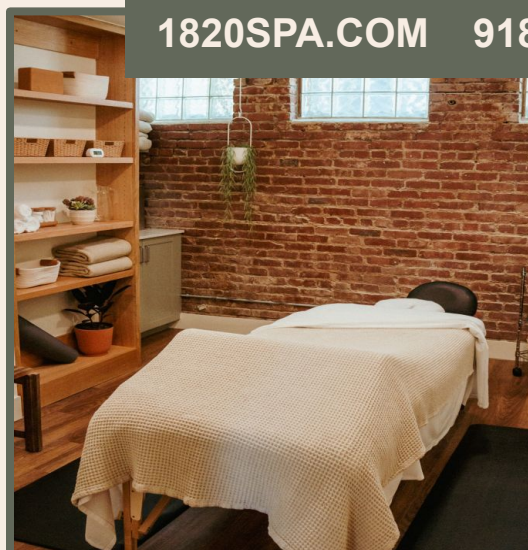

Stay with
BRUT
HOTEL
 TULSA OKLAHOMA

WELCOME TO THE FUTURE OF HOSPITALITY

82 UNIQUELY DESIGNED GUESTROOMS
FAMILY STYLE SUITES WITH BUNK BEDS
SOMA ROOFTOP RESTAURANT
DWELLER COFFEE SHOP
ROOM SERVICE
HEATED OUTDOOR POOL
SEASONAL ROSA POOLSIDE BAR
1820 SPA
COMPLIMENTARY AIRPORT SHUTTLE
FITNESS CENTER
BOARDROOM
24 HOUR FRONT DESK STAFF

1820SPA.COM 918-584-8952

1820
 spa

1840 S Boulder Ave Tulsa OK 74119

BRUTHOTEL.COM

918-619-6665

INFO@BRUTHOTEL.COM

SOMA

A LOCAL CULINARY TREASURE
WHOSE DISHES COMBINE
CREATIVITY WITH TIMELESS
AMERICANA CLASSICS. JOIN US
TO EXPERIENCE THE UNIQUE
SPIRIT OF SOMA, BROUGHT TO
YOU BY CHEF MATT SHIPLEY.