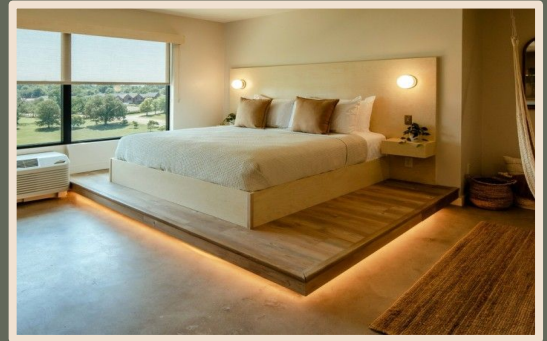

Stay with
BRUT
HOTEL
 TULSA OKLAHOMA

WELCOME TO THE FUTURE OF HOSPITALITY

82 UNIQUELY DESIGNED GUESTROOMS
FAMILY STYLE SUITES WITH BUNK BEDS
SOMA ROOFTOP RESTAURANT
DWELLER COFFEE SHOP
ROOM SERVICE
HEATED OUTDOOR POOL
SEASONAL ROSA POOLSIDE BAR
1820 SPA
COMPLIMENTARY AIRPORT SHUTTLE
FITNESS CENTER
BOARDROOM
24 HOUR FRONT DESK STAFF