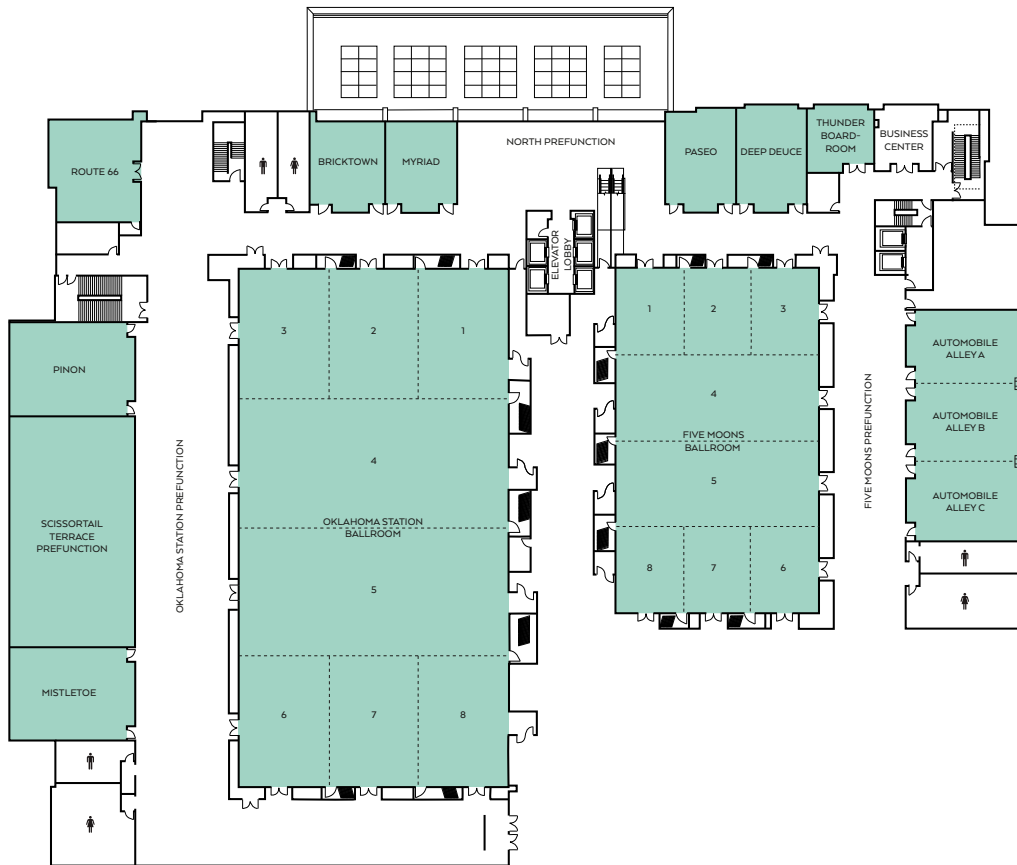

OMNI OKLAHOMA CITY HOTEL MEETING SPACE

LEVEL TWO