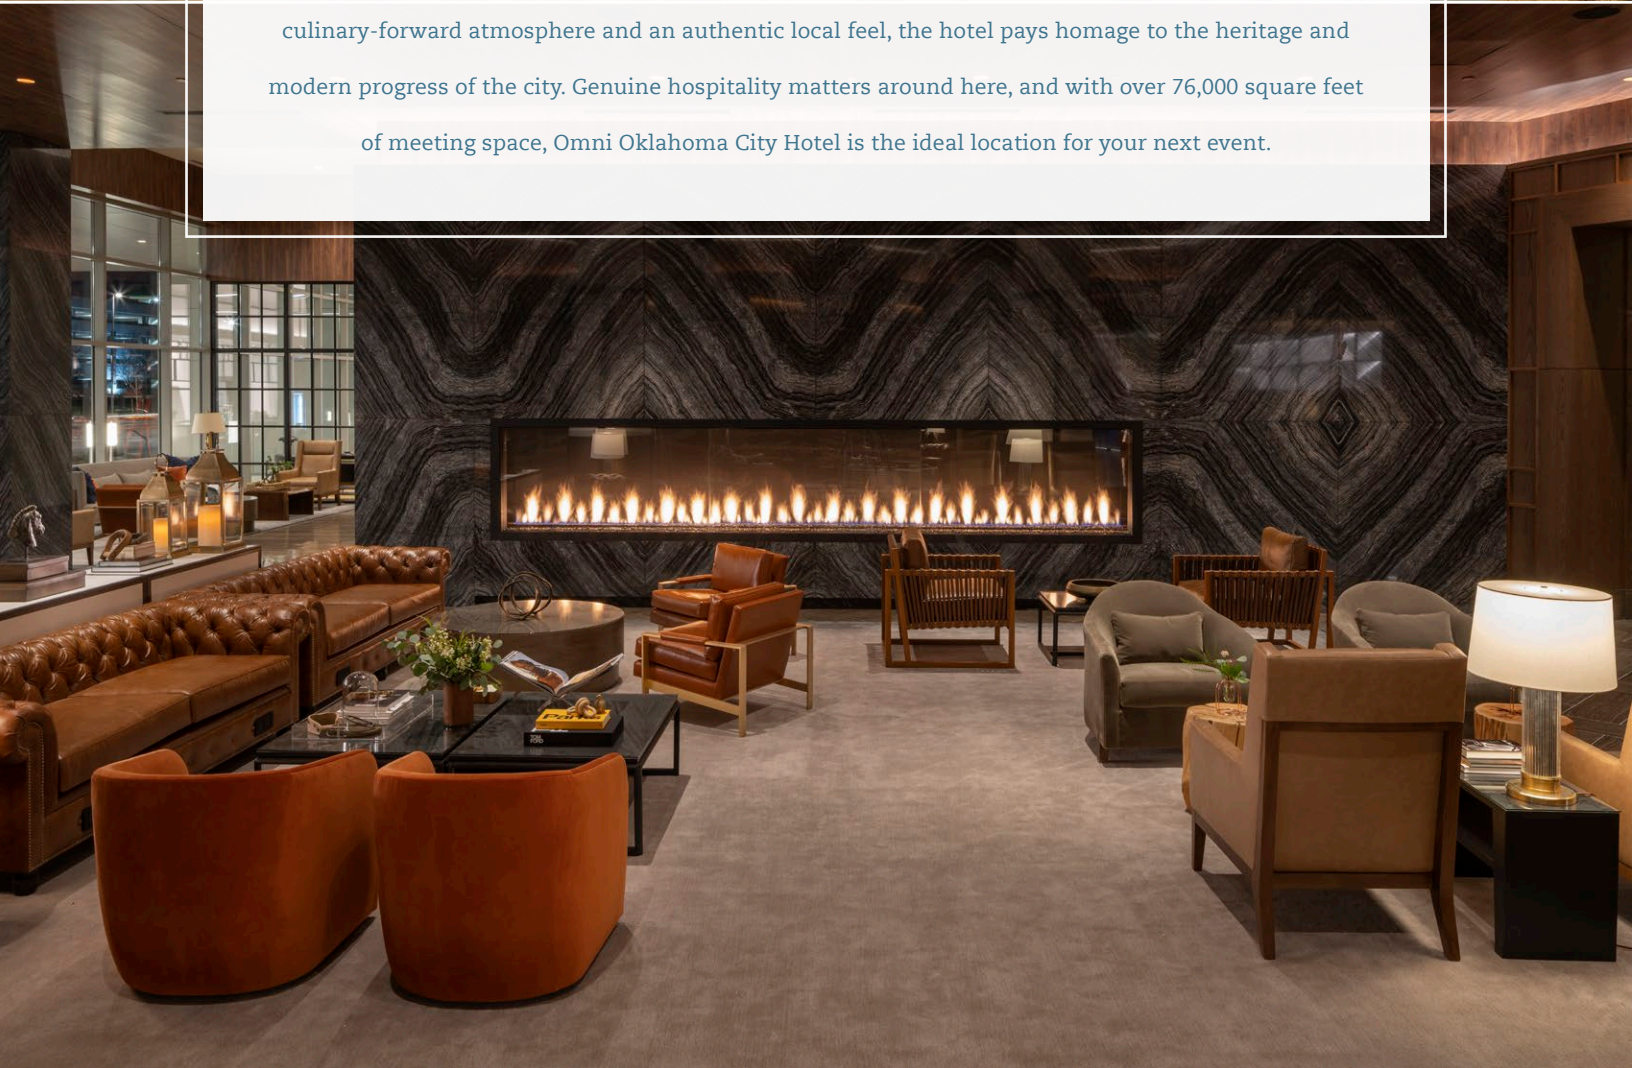

ABOUT OMNI OKLAHOMA CITY HOTEL

ARRIVING HERE IS ONLY THE BEGINNING OF YOUR JOURNEY

Omni Oklahoma City Hotel takes inspiration from the evolving context of a city surrounded by the pastoral landscape of Oklahoma terrain. The hotel's prominent location next to the new Oklahoma City Convention Center, Paycom Center, home of the Oklahoma City Thunder, and new 70-acre Scissortail Park make Omni Oklahoma City Hotel the ideal place to hold your next event.

AN EVENT TO REMEMBER

- 605 guest rooms, including 29 suites with well-appointed furnishings and regional design influences
- Approximately 76,000 square feet of meeting space with a majority of the rooms conveniently located on the second floor including the 20,500-square-foot Oklahoma Station Ballroom, the 10,222-square-foot Five Moons Ballroom and 12 additional breakout rooms
- Two outdoor venues including the event lawn adjacent to the pool deck on the third floor and covered prefunction terrace overlooking Scissortail Park on the second floor
- On-site state-of-the-art audiovisual equipment services with Wi-Fi internet access
- Seven food and beverage options include Seltzer's all-day restaurant, Double Double walk-up counter, Bob's Steak & Chop House, Park Grounds coffee bar, OKC Tap House two-level entertainment and sports bar, Basin Bar lobby lounge plus Catbird Seat pool bar
- Full-service Mokara Spa with eight treatment rooms, relaxation lounge and private room available for dining
- Modern fitness center with views of Paycom Center and downtown Oklahoma City
- Rooftop pool deck and bar featuring four private cabanas and sweeping views of Scissortail Park and its amphitheater
- New street car stop conveniently located across from hotel