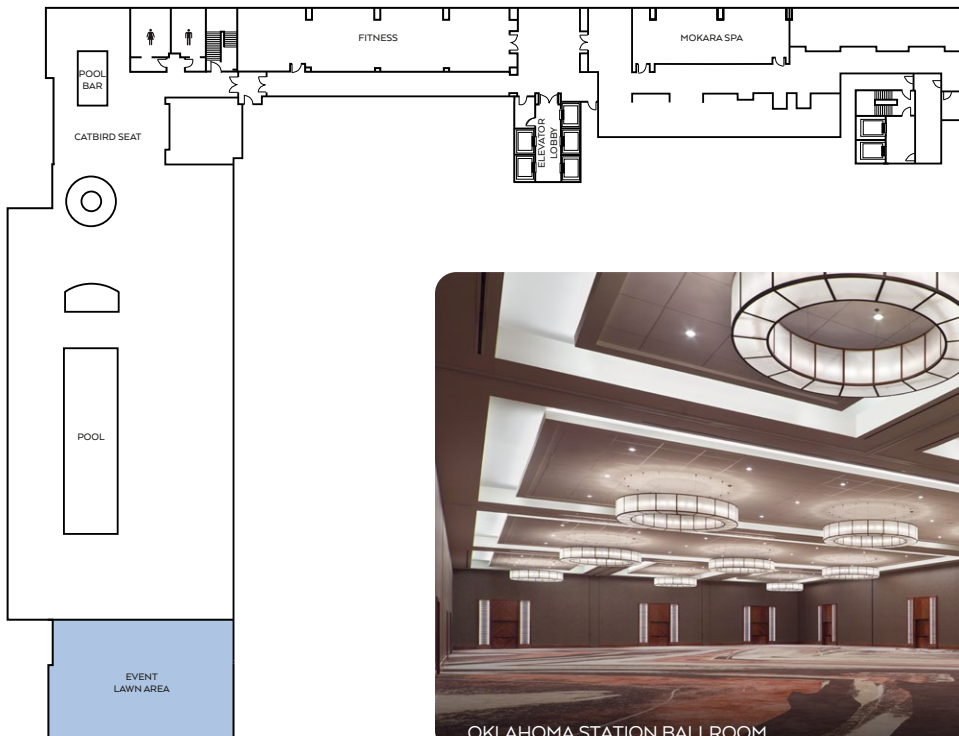

LEVEL THREE